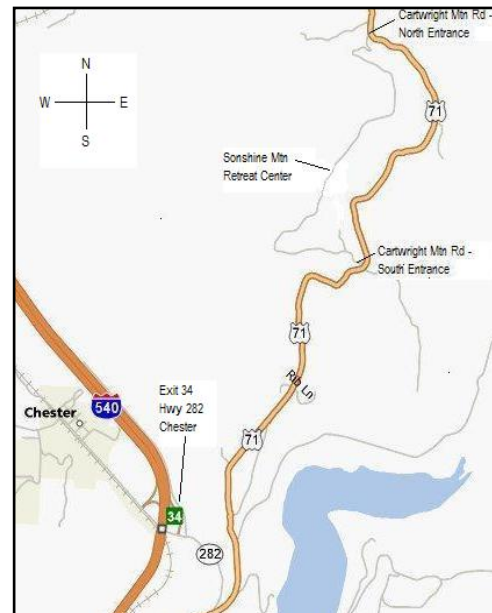

Sonshine Mountain Retreat Center Reservation Form

Name: _____

Address: _____

City: _____

State: _____ Zip: _____

Home Phone: _____

Work Phone: _____

Cell Phone: _____

Email Address: _____

Date Facility Needed: _____

Number of Guests: _____

Event Planned (retreat, reunion, wedding, etc.):
_____

1. ☐ Enclosed is the required non-refundable $60 deposit.
2. Email any questions to office@tcwm.org
     Fax the reservation form to (479)369-4039

Make Your Reservations Today!

TOM COX WORLD MINISTRIES
PO Box 2/ 18500 Cartwright Mt Rd
Mountainburg, AR 72946
Office (479) 369-4260
Fax (479) 369-4039 or
e-mail: office@tcwm.org
Web page www.sonshinemountainretreat.com or
www.tcwm.org

Sonshine Mountain Retreat Center Rates and Information

A non-refundable deposit of $60 (not included in the total price), plus the amount of the first night stay, is required to secure your reservation. If the reservation is cancelled at least four weeks in advance of the arrival date, the first night stay will be refunded.

Rates:

# of People	Overnight Rate	Daily Rate
1-10	$200	$150
11-15	$250	$200
16-20*	$300*	$250*

* A $15 charge will be added to the above rate for each additional person exceeding 20. If retreat center linens are used during the stay, a linen fee of $3.00 per bed will be added to the above rates.

*Catering available upon request

Mountainburg, AR 72946

Non Profit
Organization
US Postage
PAID
MTBURG AR
Permit No 5