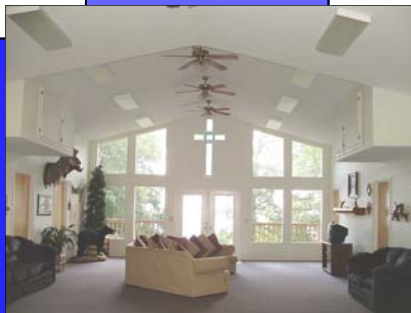

Dr. Tom and Dr. Kay Cox have lived in Mountainburg since 1982. Since 1972, God has used TCWM to touch the lives of millions across America and around the world. Tom Cox World Ministries (TCWM) established the **Sonshine Mountain Retreat Center** for small groups and families in the tri-state area to enjoy an unforgettable "mountaintop experience."

Eric and Gaye Ramsey have served with Tom Cox World Ministries (TCWM) since 2007. Eric is an international evangelist, national radio host, author, missions strategist, and president of TCWM. Gaye is a gospel singer, conference speaker, and missions leader. They enjoy being a team and are committed to continuing the TCWM legacy.